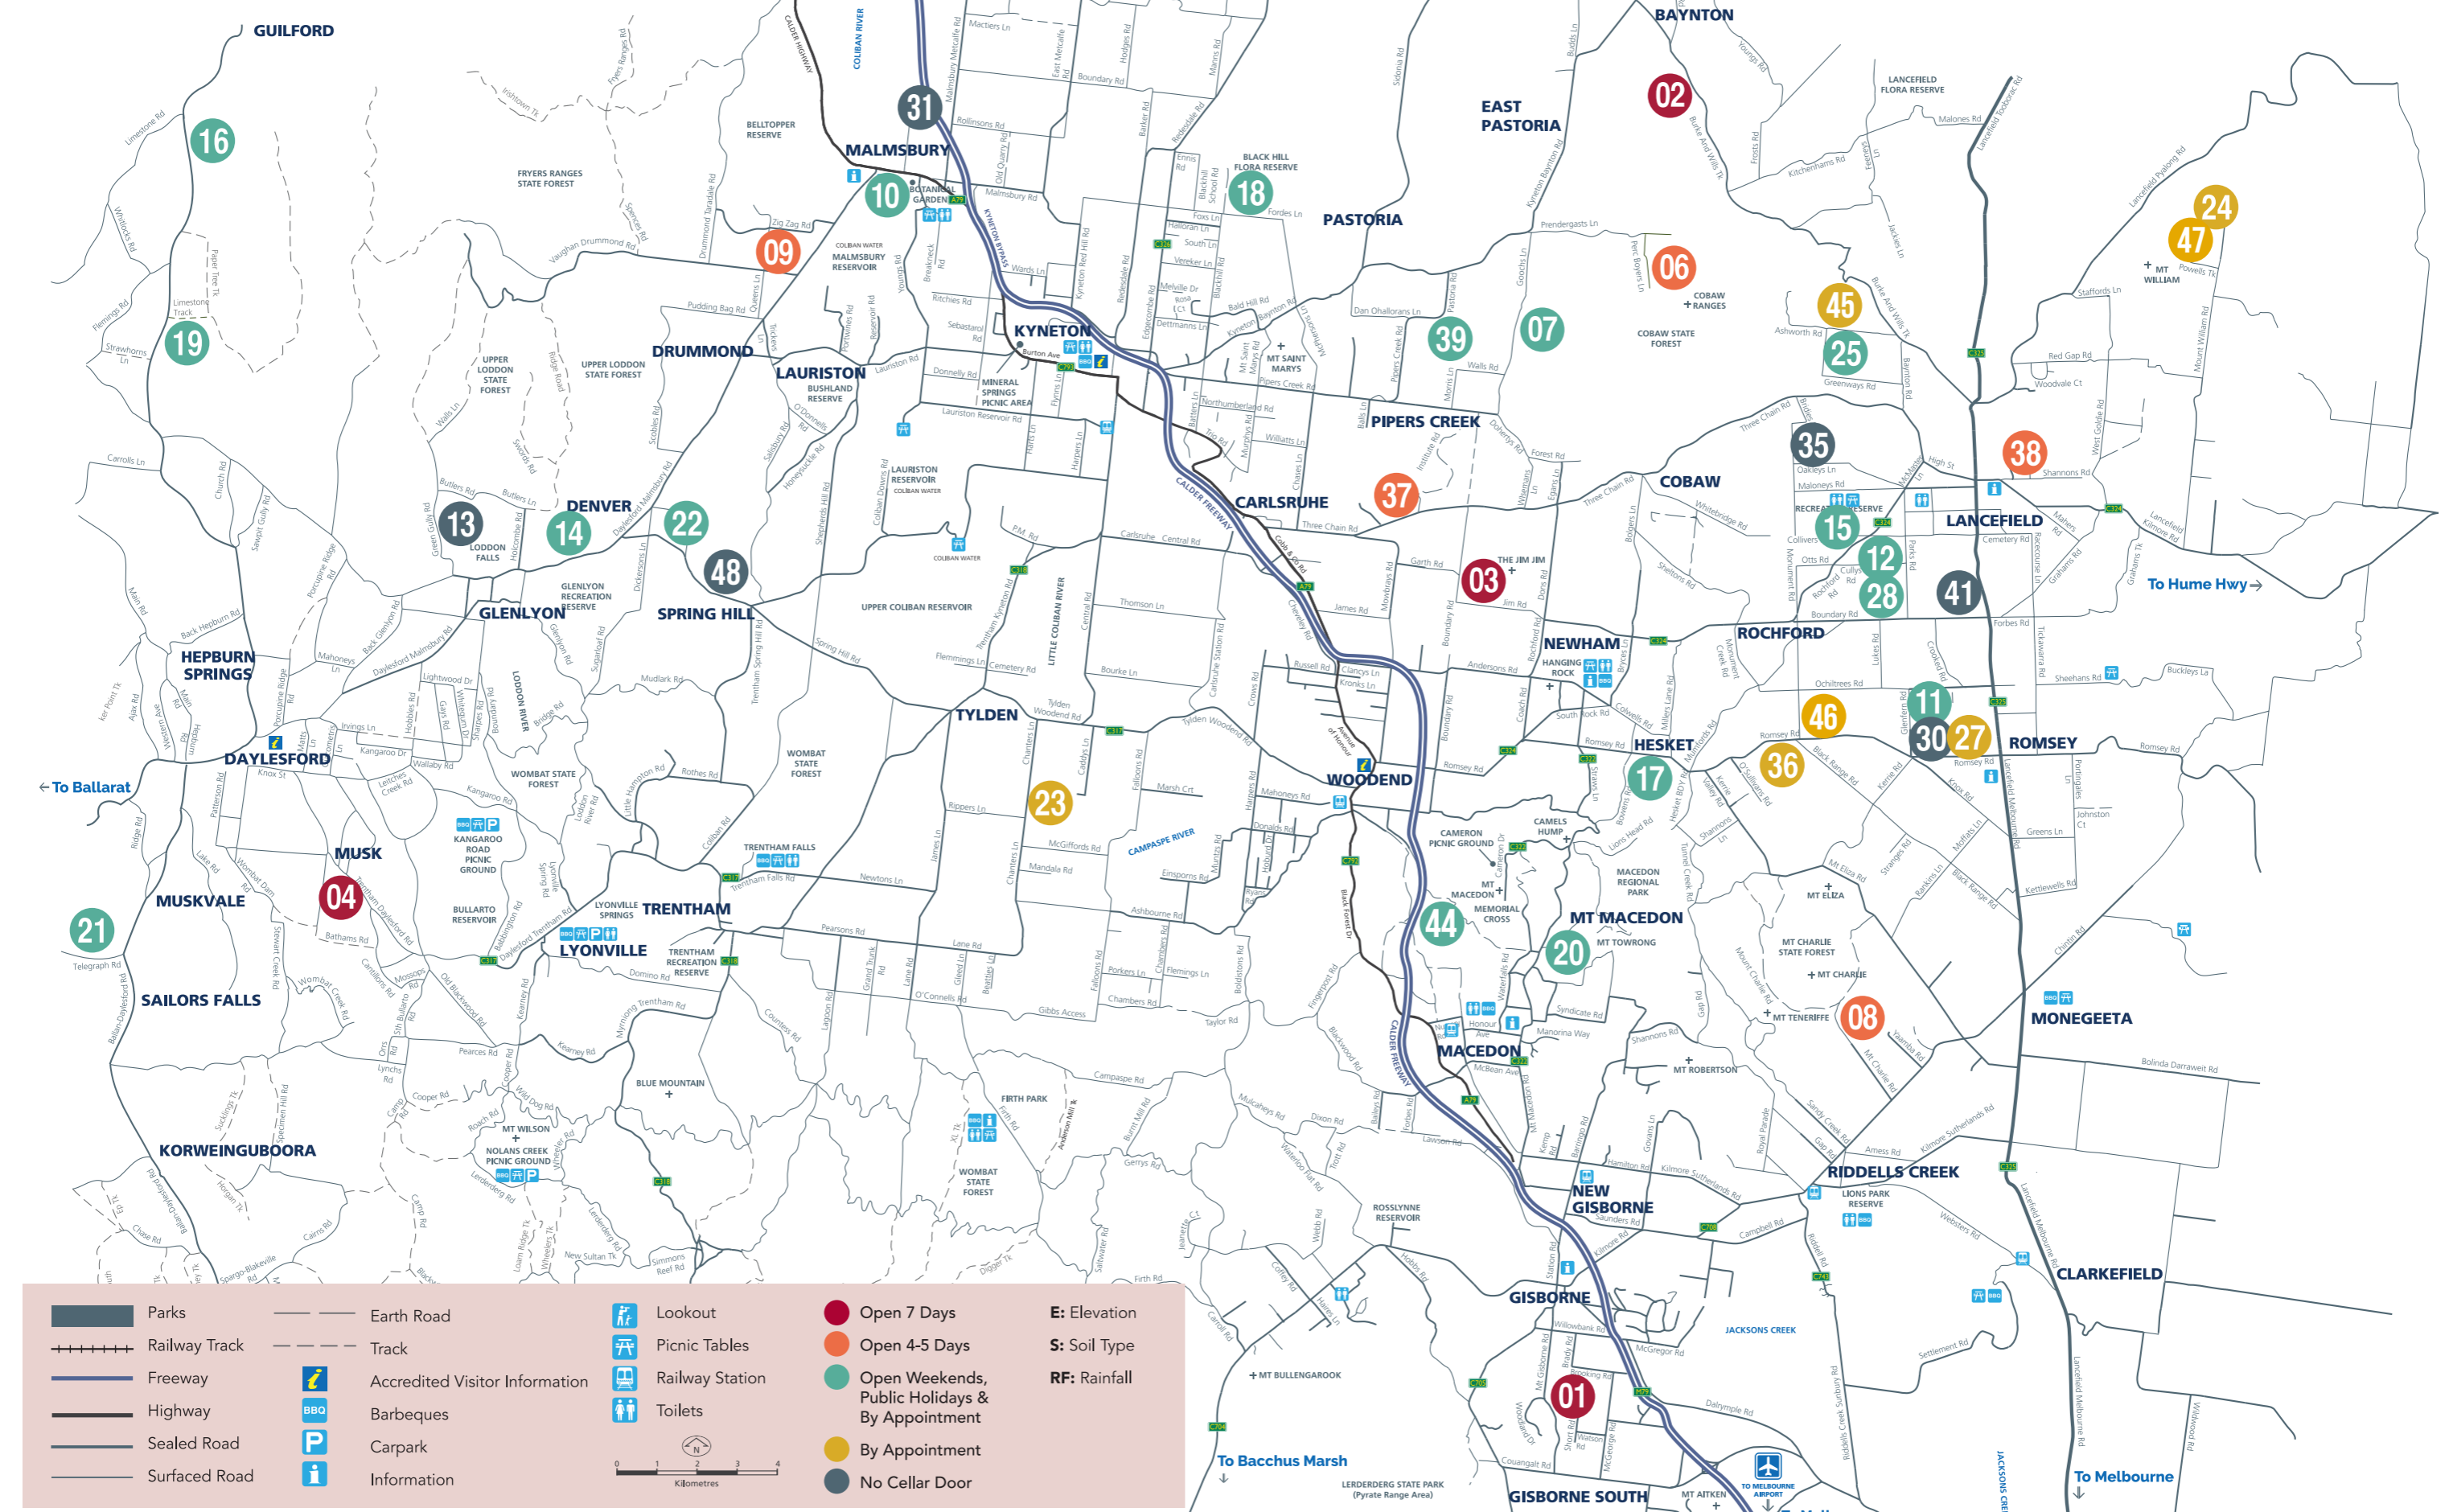

COME MEET OUR MANY CHARACTERS AND FRIENDLY FAMILIES, SHARE OUR OBSESSION AND PASSION AND Find yours...

These wineries are open as stated, but many are closed on Good Friday and/or Christmas day. We recommend calling ahead.

				<b>E:</b> Elevation
				<b>S:</b> Soil Type
				<b>RF:</b> Rainfall

0 1 2 3 4 Kilometres